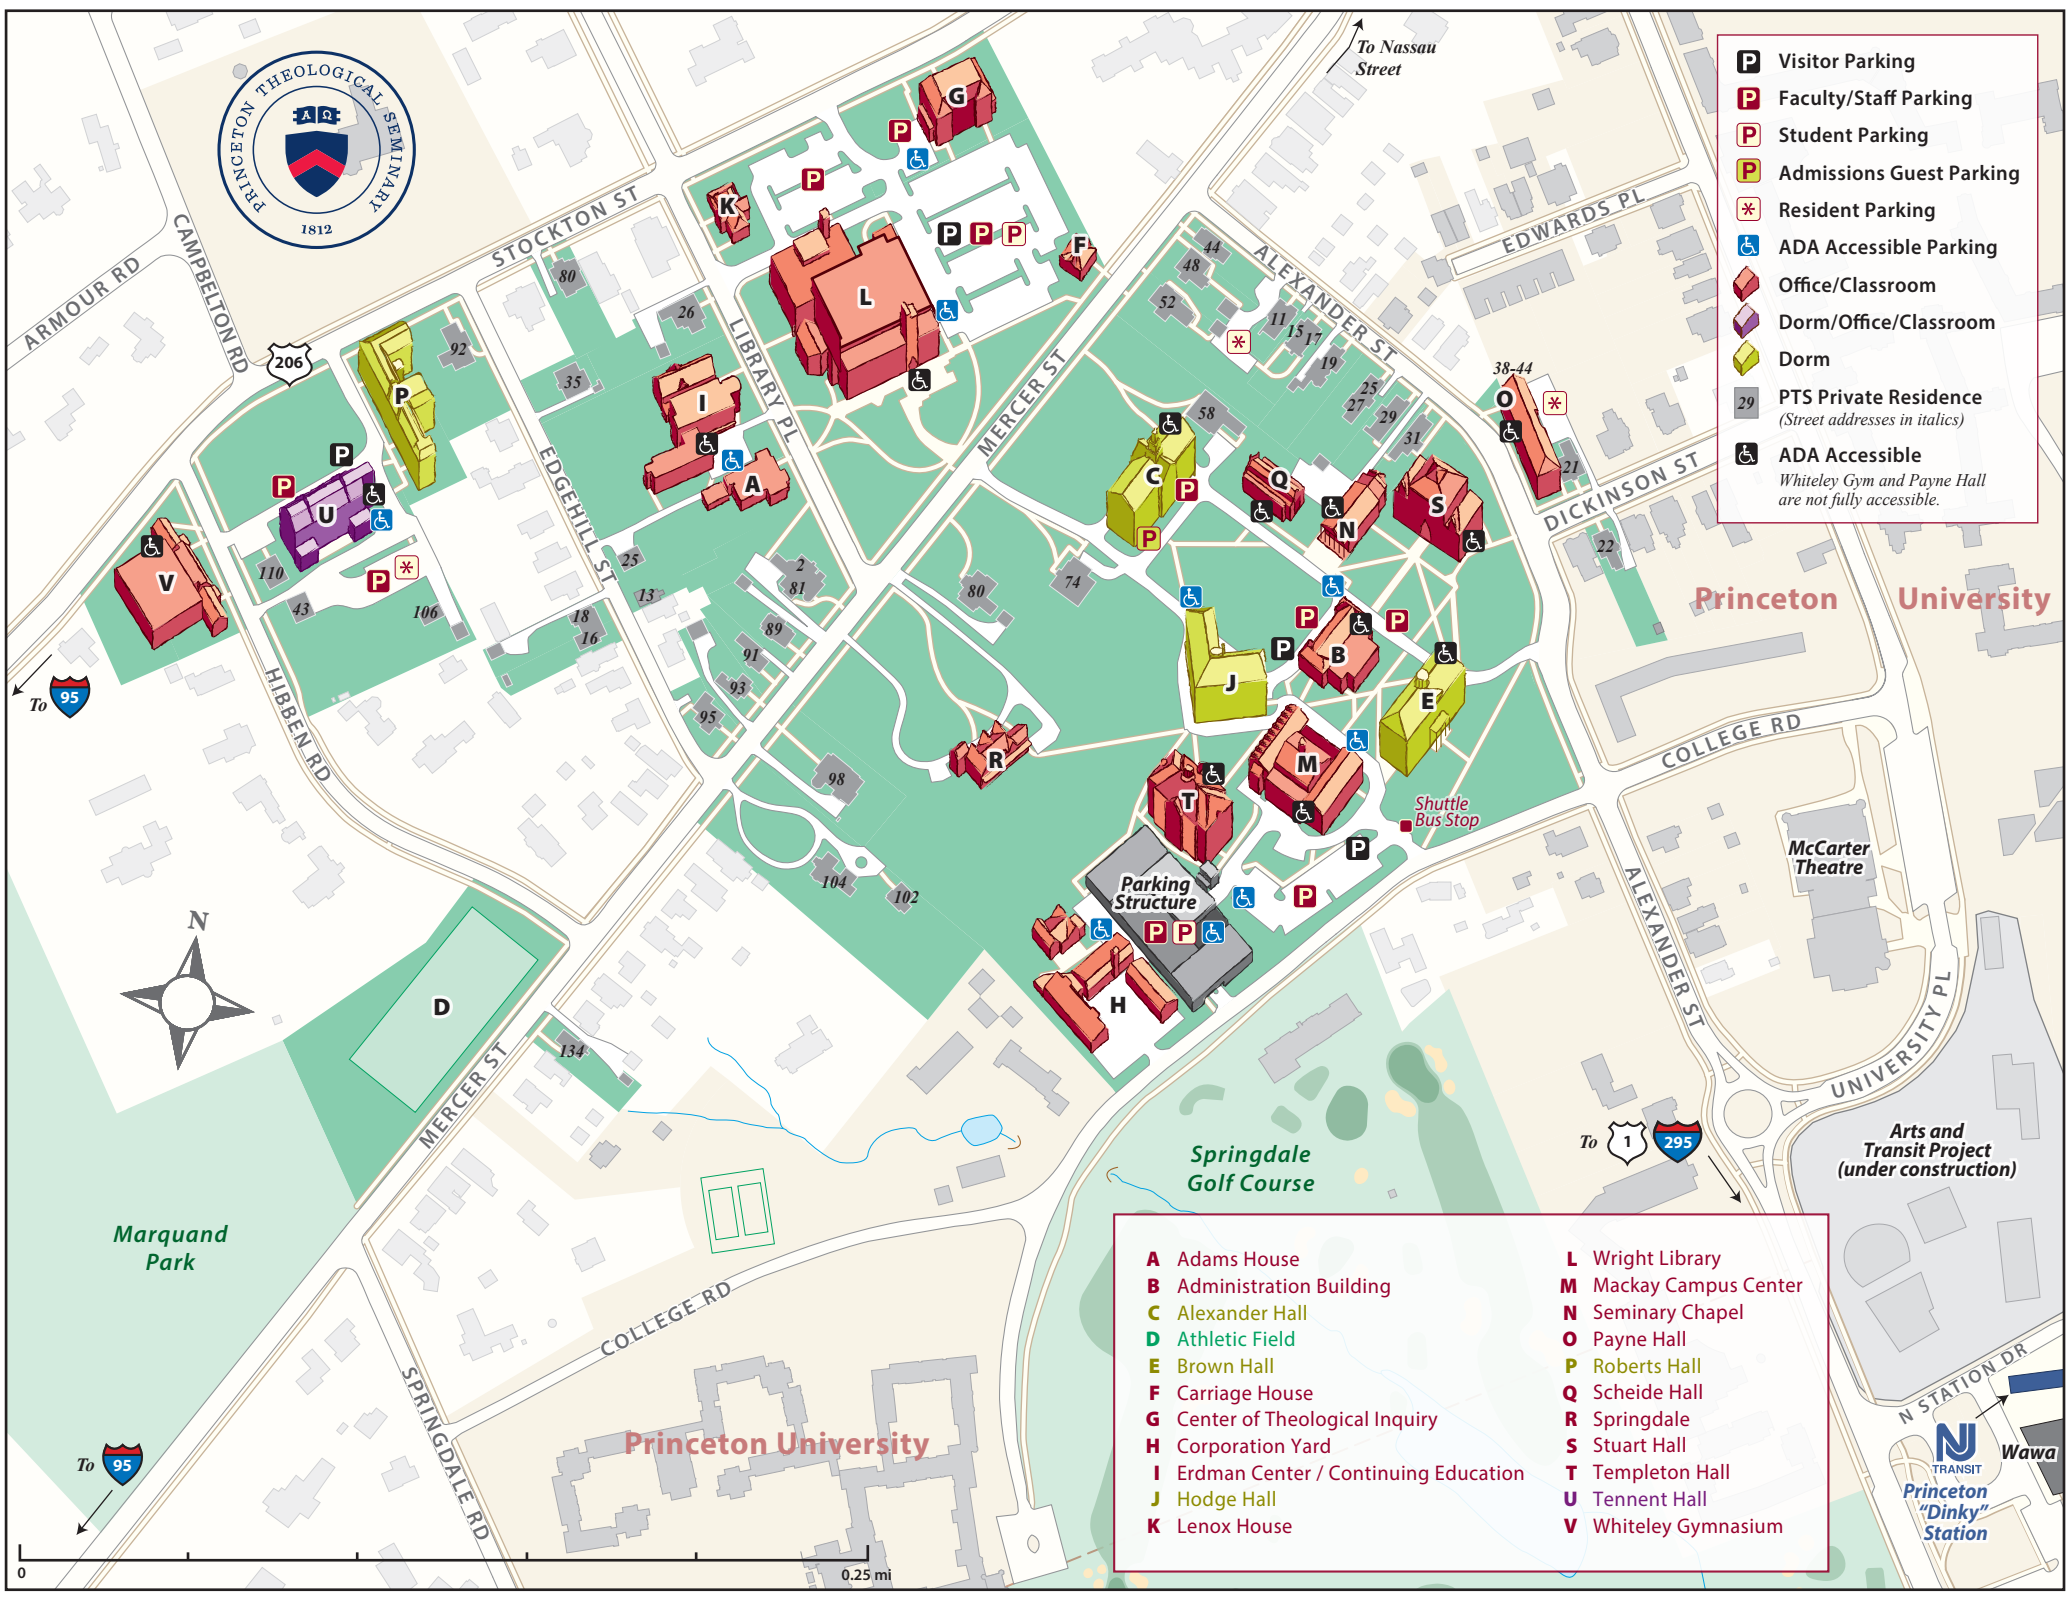

- P** Visitor Parking
- P** Faculty/Staff Parking
- P** Student Parking
- P** Admissions Guest Parking
- \*** Resident Parking
- ♿** ADA Accessible Parking
- 🏠** Office/Classroom
- 🏠** Dorm/Office/Classroom
- 🏠** Dorm
- 29** PTS Private Residence  
*(Street addresses in italics)*
- ♿** ADA Accessible  
*Whiteley Gym and Payne Hall are not fully accessible.*

- |   |                               |
|---|-------------------------------|
| <b>A</b> Adams House                          | <b>L</b> Wright Library       |
| <b>B</b> Administration Building              | <b>M</b> Mackay Campus Center |
| <b>C</b> Alexander Hall                       | <b>N</b> Seminary Chapel      |
| <b>D</b> Athletic Field                       | <b>O</b> Payne Hall           |
| <b>E</b> Brown Hall                           | <b>P</b> Roberts Hall         |
| <b>F</b> Carriage House                       | <b>Q</b> Scheide Hall         |
| <b>G</b> Center of Theological Inquiry        | <b>R</b> Springdale           |
| <b>H</b> Corporation Yard                     | <b>S</b> Stuart Hall          |
| <b>I</b> Erdman Center / Continuing Education | <b>T</b> Templeton Hall       |
| <b>J</b> Hodge Hall                           | <b>U</b> Tennent Hall         |
| <b>K</b> Lenox House                          | <b>V</b> Whiteley Gymnasium   |

To

To

To Nassau Street

Arts and Transit Project (under construction)